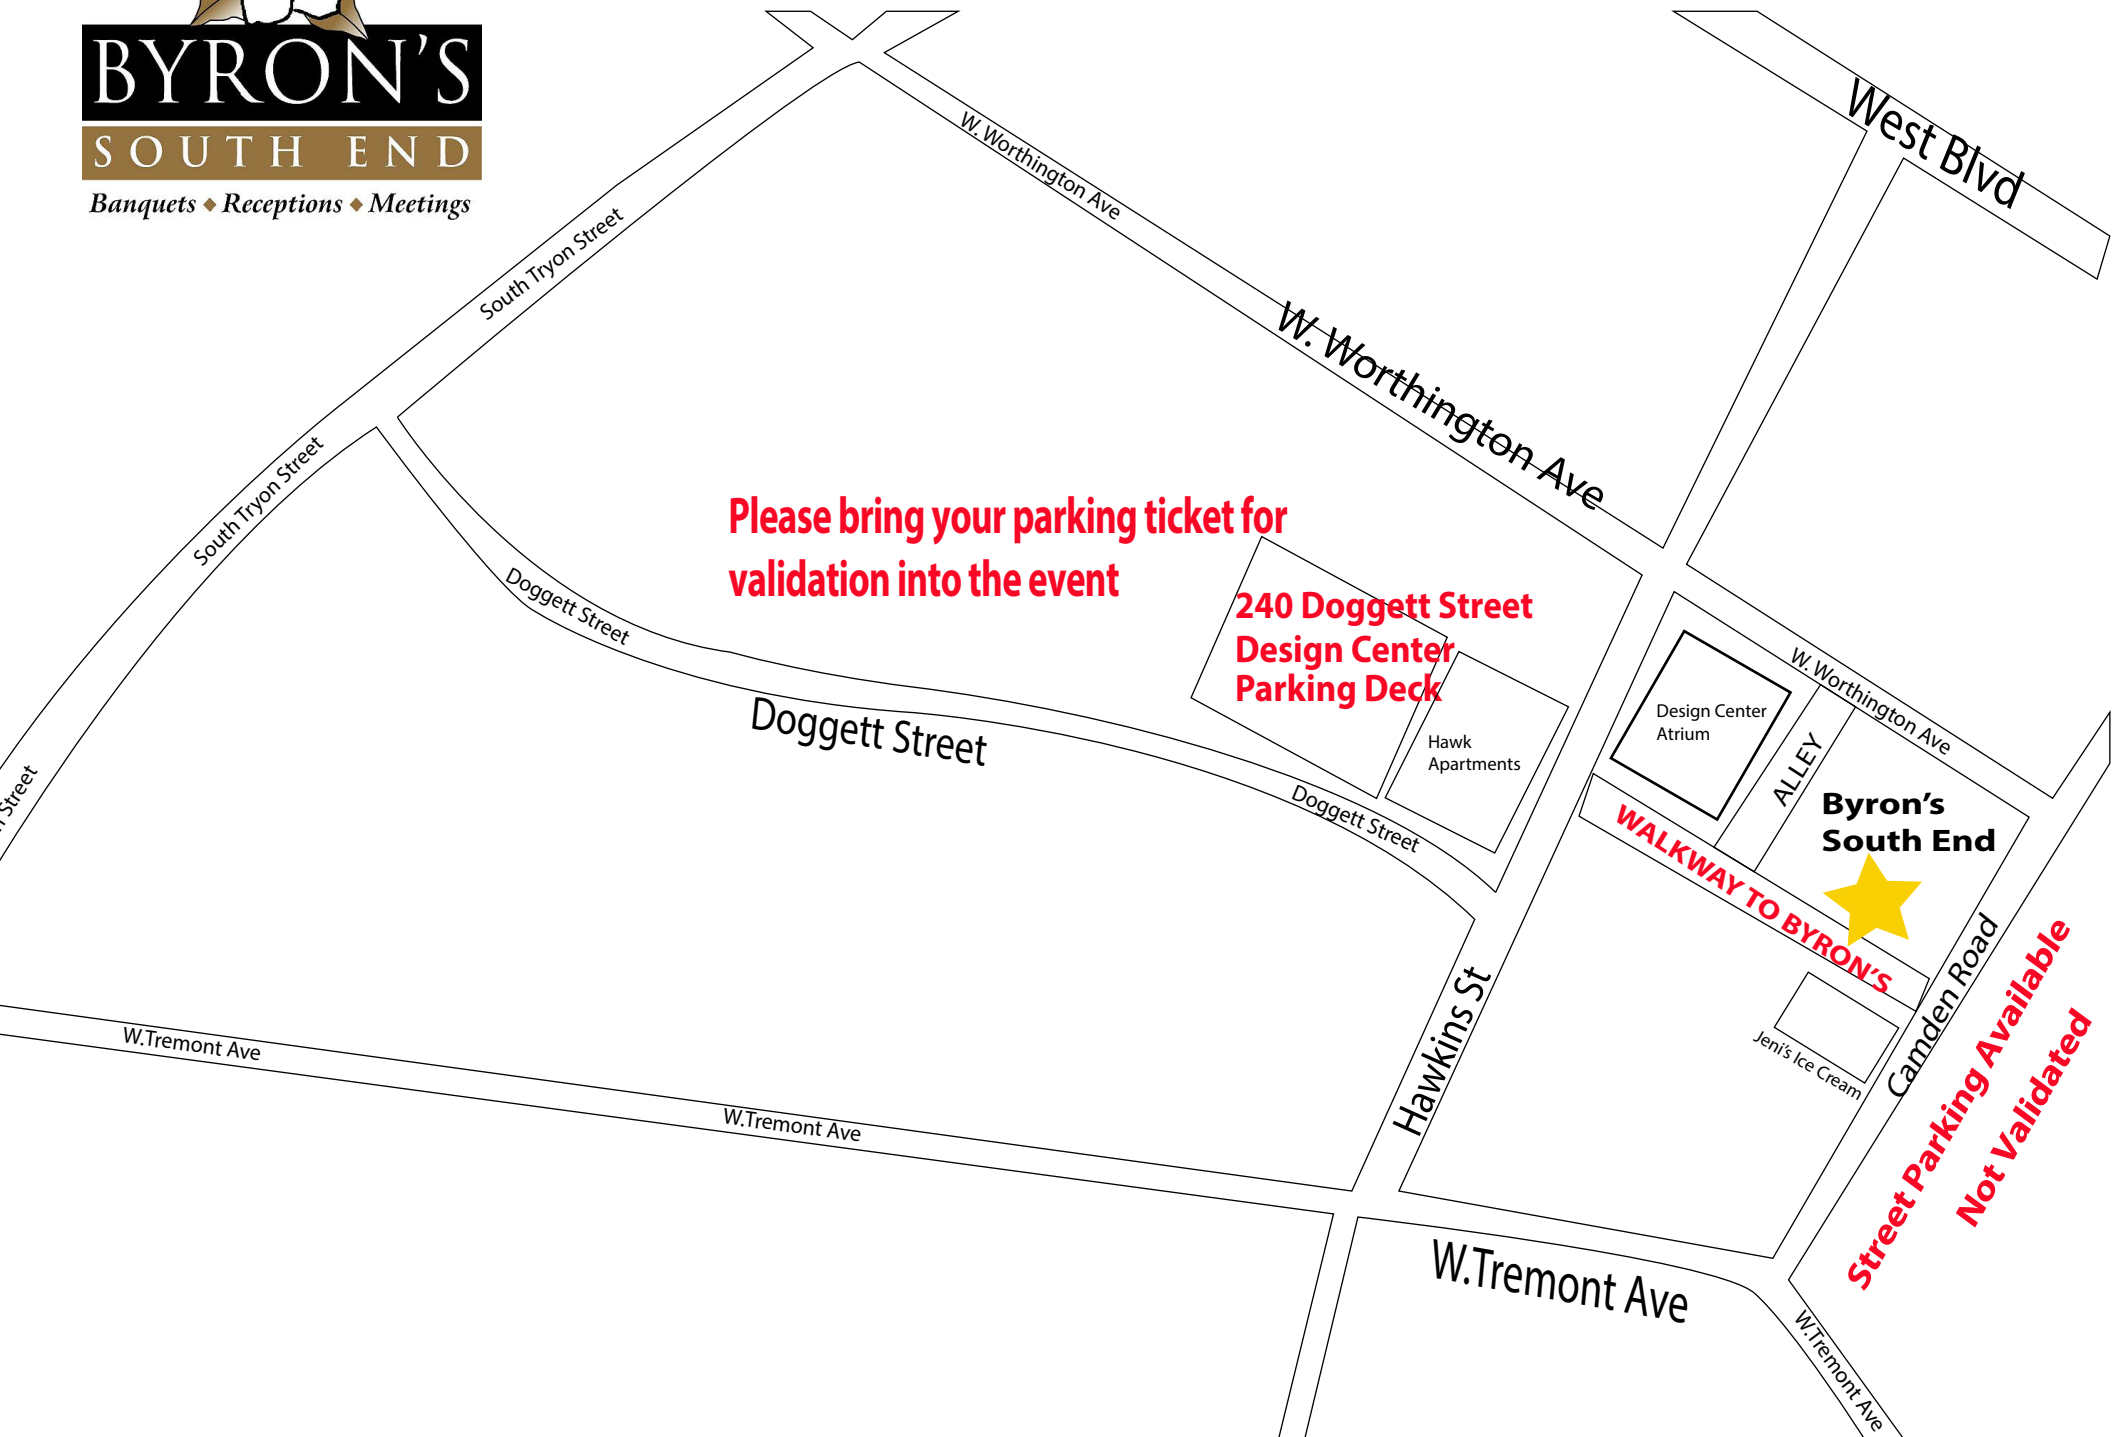

BYRON'S SOUTH END

Banquets ♦ Receptions ♦ Meetings

Please bring your parking ticket for validation into the event

**240 Doggett Street
Design Center
Parking Deck**

Hawk Apartments

Design Center Atrium

**Byron's
South End**

WALKWAY TO BYRON'S

Jen's Ice Cream

**Street Parking Available
Not Validated**