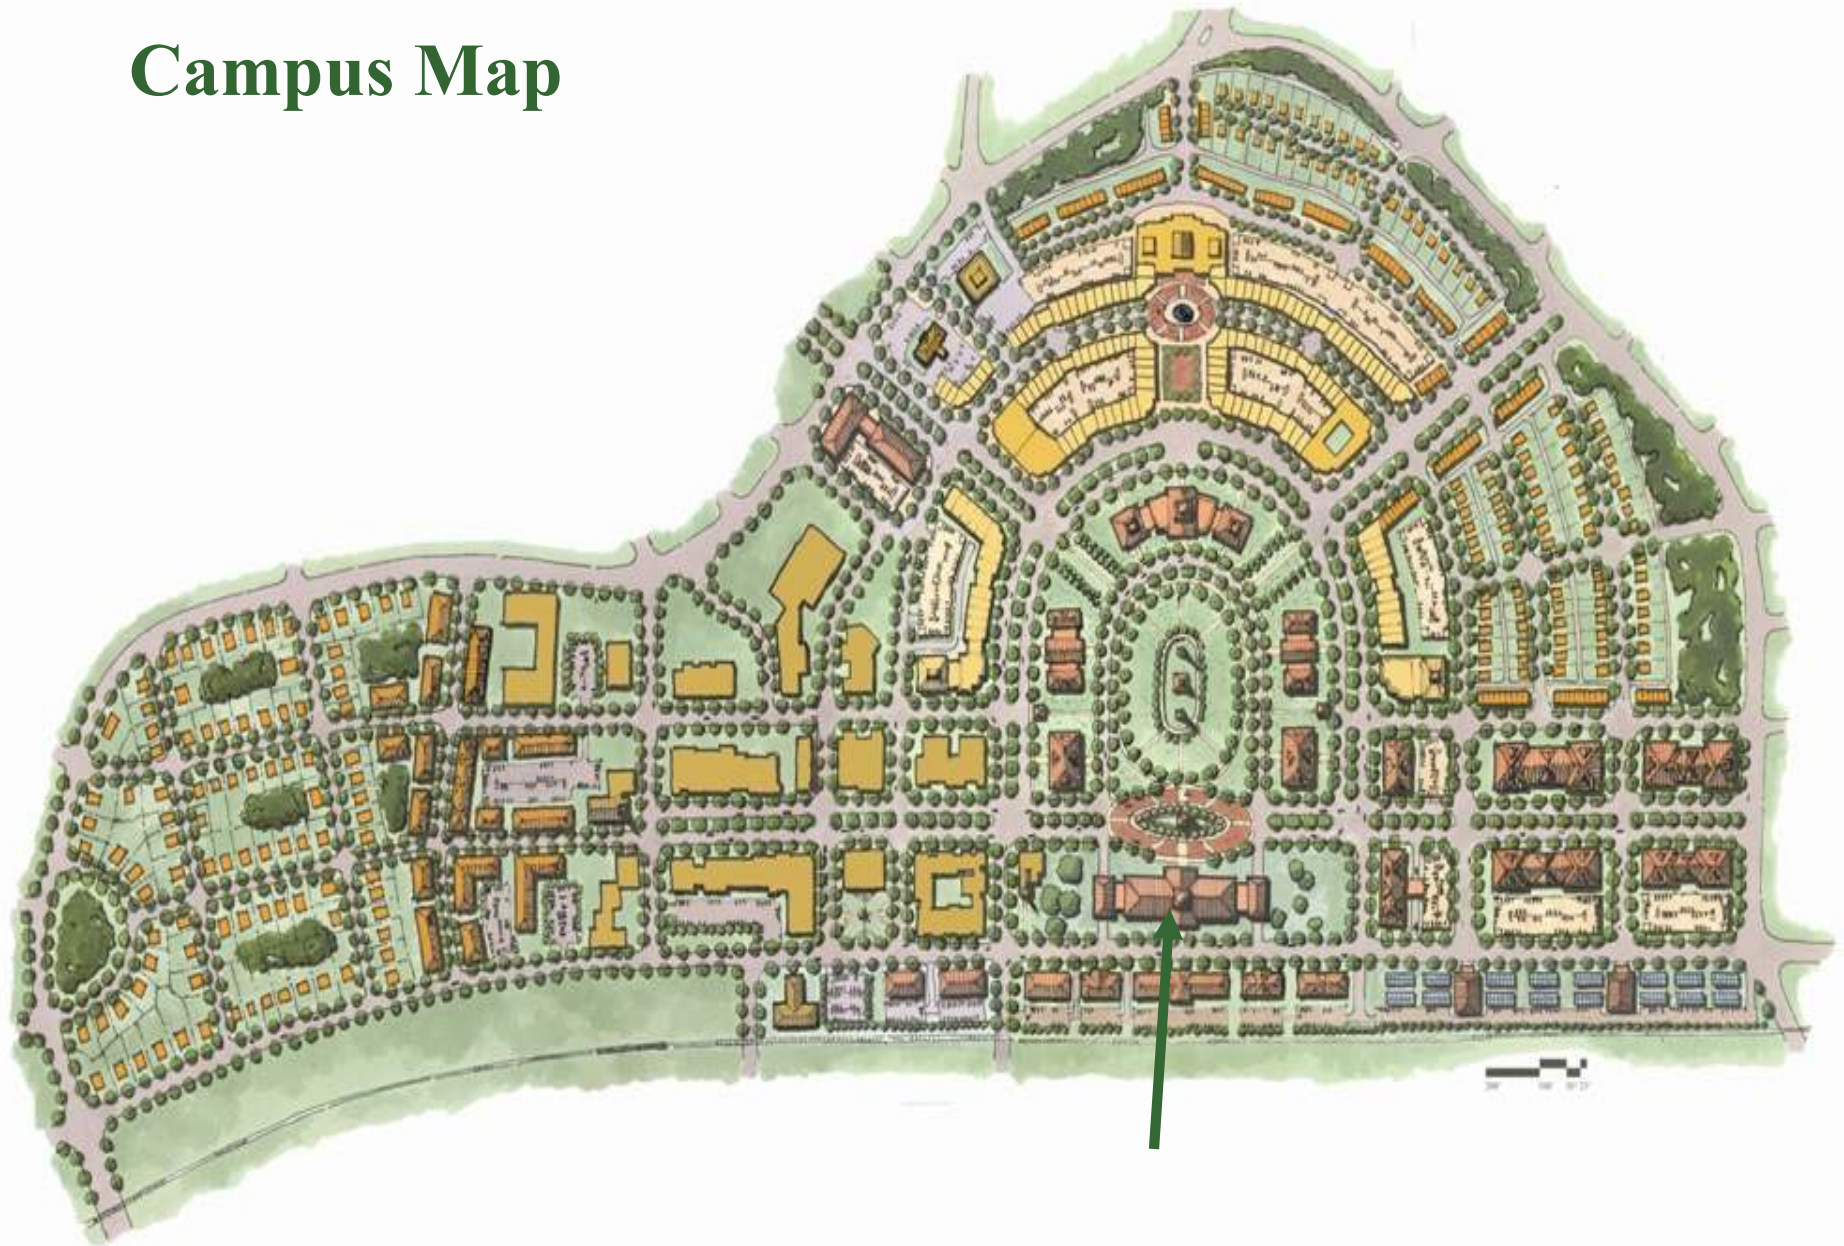

Campus Map

NORTH CAROLINA RESEARCH CAMPUS