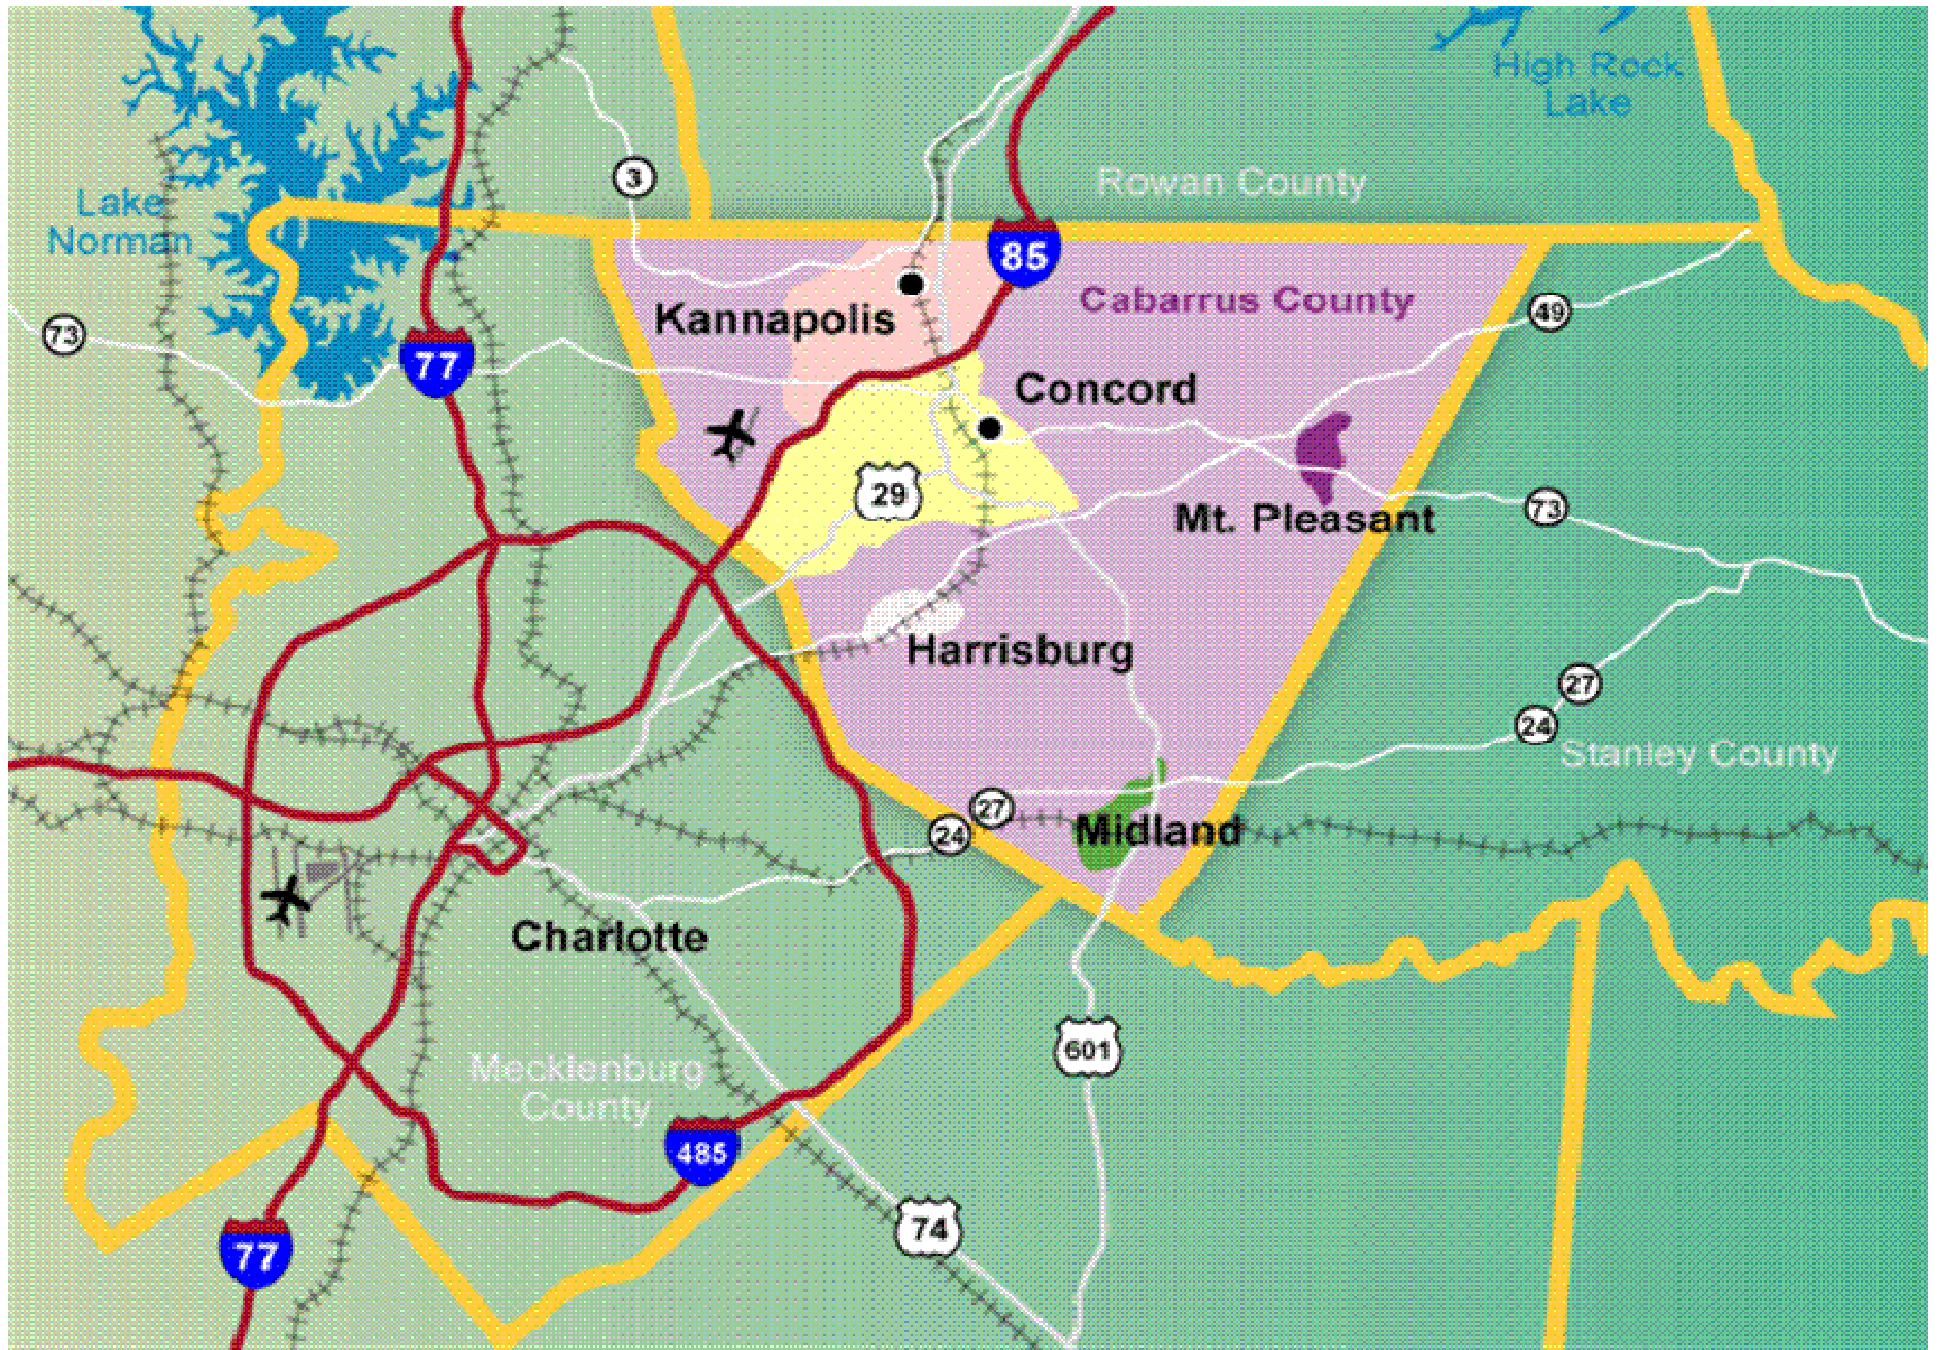

# Research Campus Key Facts

- **Founder:** David Murdock
- **Vision:** To be the best in class center for nutrition, agriculture, and human health activity.
- **Strategy:** Co location of public and private organizations focusing on human health and nutrition
- **Key Tenants:** 7 UNC universities, RCCC Biotech, LabCorp, Cabarrus Health Alliance, Lovelace Research Institute, and Carolinas Medical Center
- **Size:** 350 acres, > 3 million sf to be available
- **Jobs:** 30,000 by 2025
- **Development Model:** Mixed use
- **Space Type:** Office, medical office, and laboratory